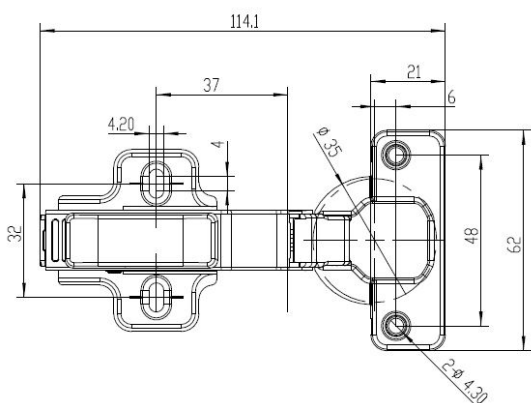

PRODUCT SHEET

Description:

Soft Closing Hinge "A", \varnothing 35mm,Clip-On,H=0,Plate F/Wood Screws Full-Overlay, 100 Degree, Cup cc.:48mm,Mounting Plate F/Wood, Screws, H:0mm,W/SISO Name Pl, Hydraylic Plastic Pump

Item number:

15.03.731-3

Units	Box	Carton	HS Code	Barcode
Pcs.	1	100	8302100090	
				5704866437431

SISO A/S

Mileparken 11
DK-2740 Skovlunde
Denmark
VAT: DK 24786013

Phone +45 45 830 900

www.siso.dk
siso@siso.dk